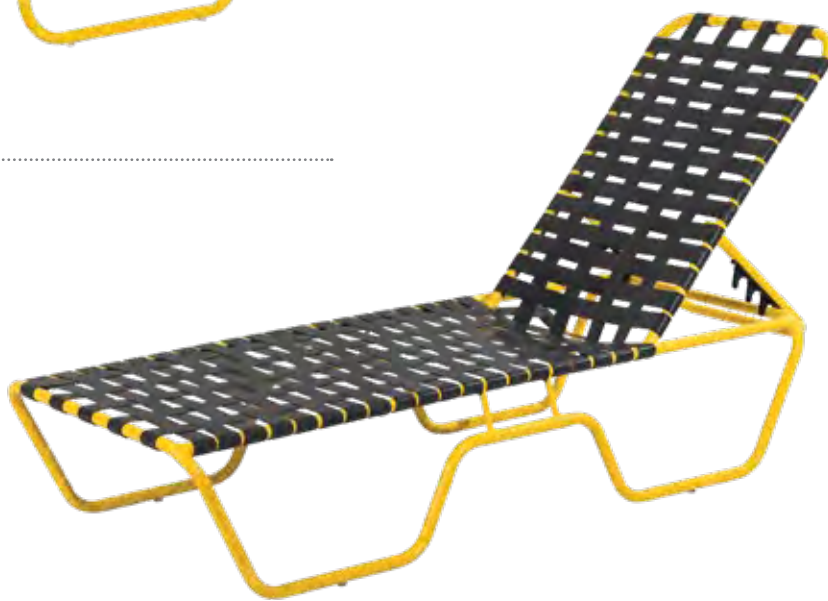

ADA accessible chaise

2208HDCW

Dimensions (WxDxH): 29.5"x80"x44"
Seat Height: 17"

bar chair

2207CW

Dimensions (WxDxH): 25"x26.5"x50"
Seat Height: 30"

dining chair

2203CW

Dimensions (WxDxH): 23"x27"x37"
Seat Height: 17"