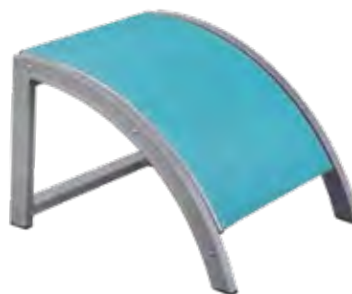

modern ottoman

3919S .....
Dimensions (WxDxH):
25" x 23" x 17"