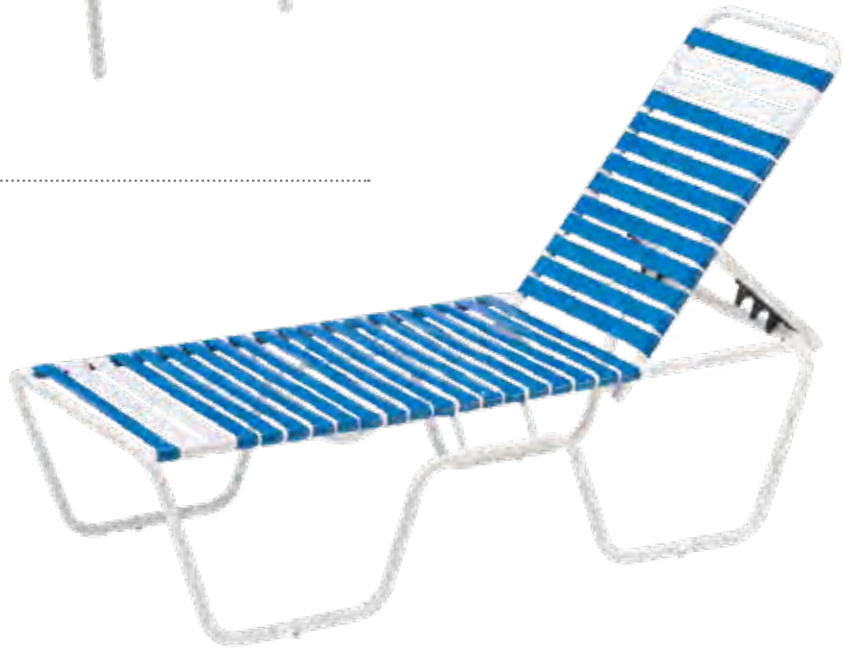

2203
Dimensions (WxDxH): 23" x 27" x 37"
Seat Height: 17"

ADA accessible chaise

2208HD
Dimensions (WxDxH): 29.5" x 80" x 44"
Seat Height: 17"

chaise lounge

2208
Dimensions (WxDxH): 29.5" x 80" x 41.5"
Seat Height: 13"